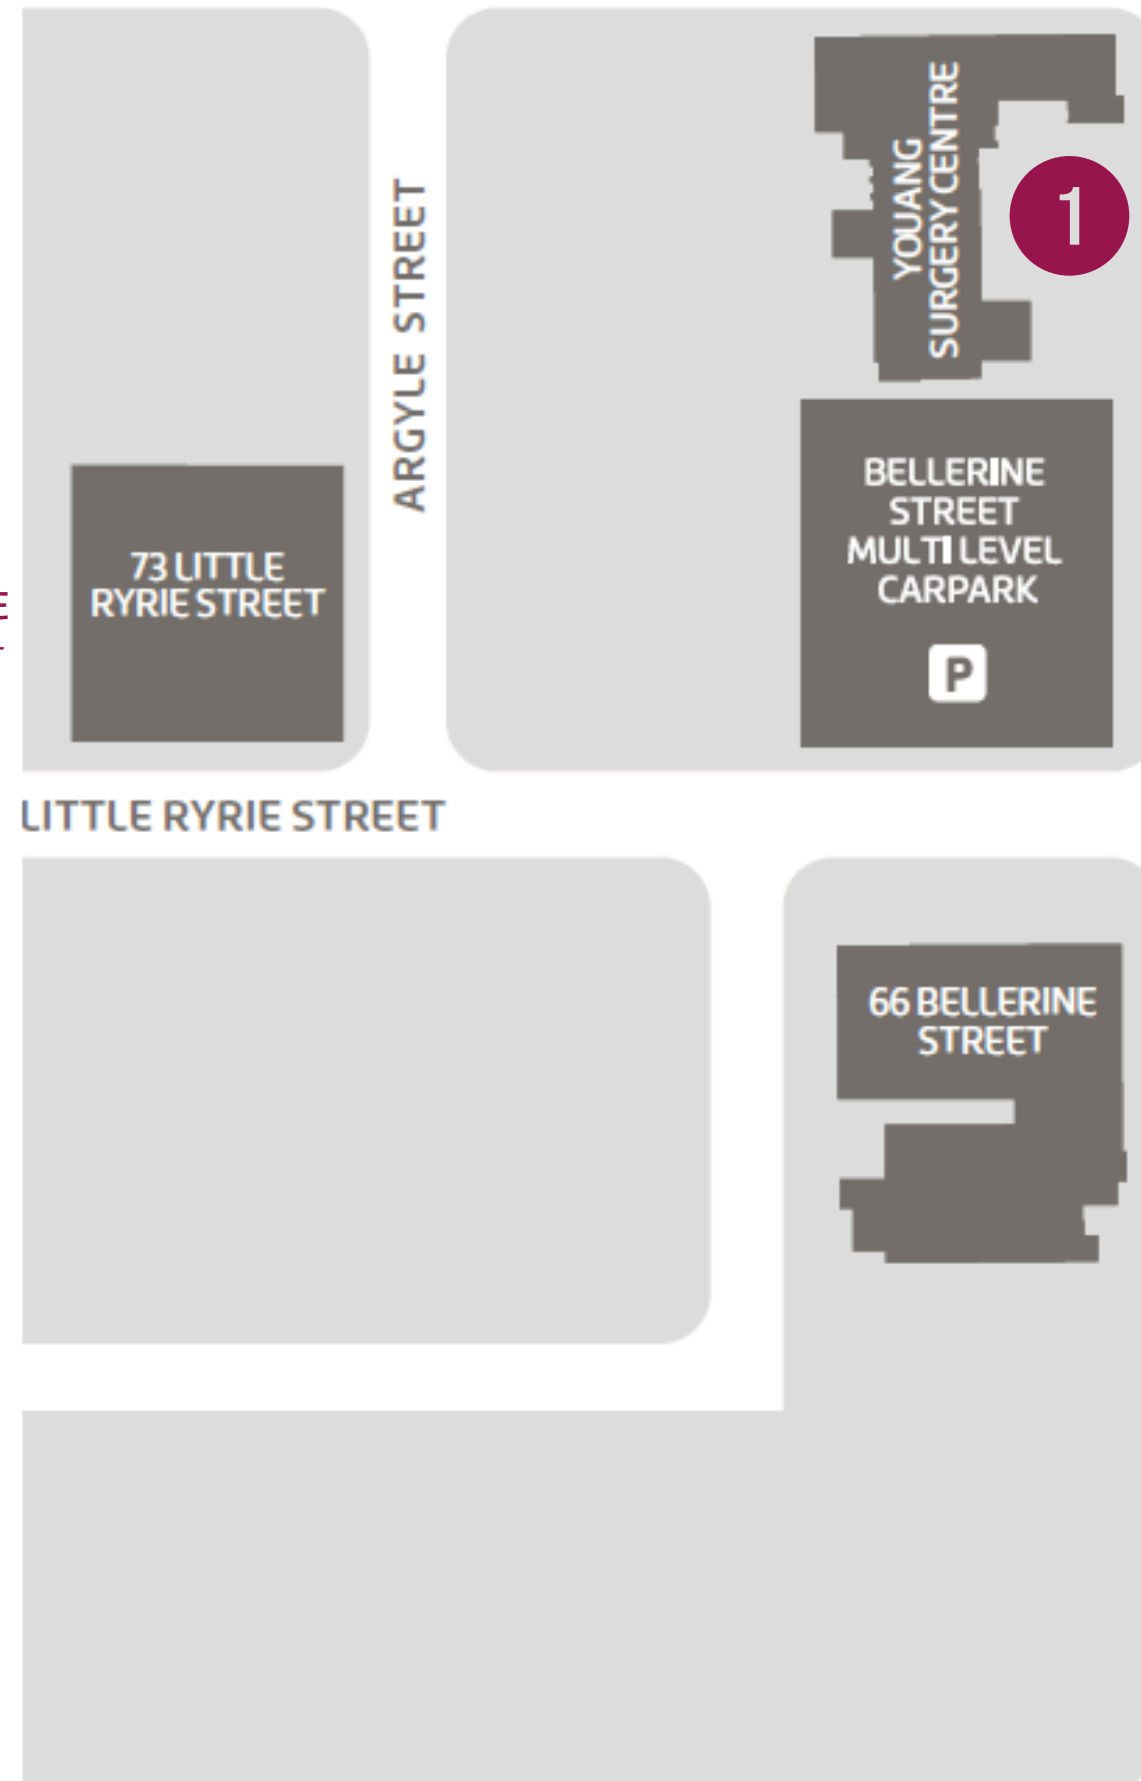

Youang Surgery Centre

-  NORTH
-  HELIPAD
-  CENTRAL LIFTS

1 YOUANG SURGERY CENTRE ENTRANCE
BELLERINE STREET

 No smoking or vaping on site

MYERS STREET