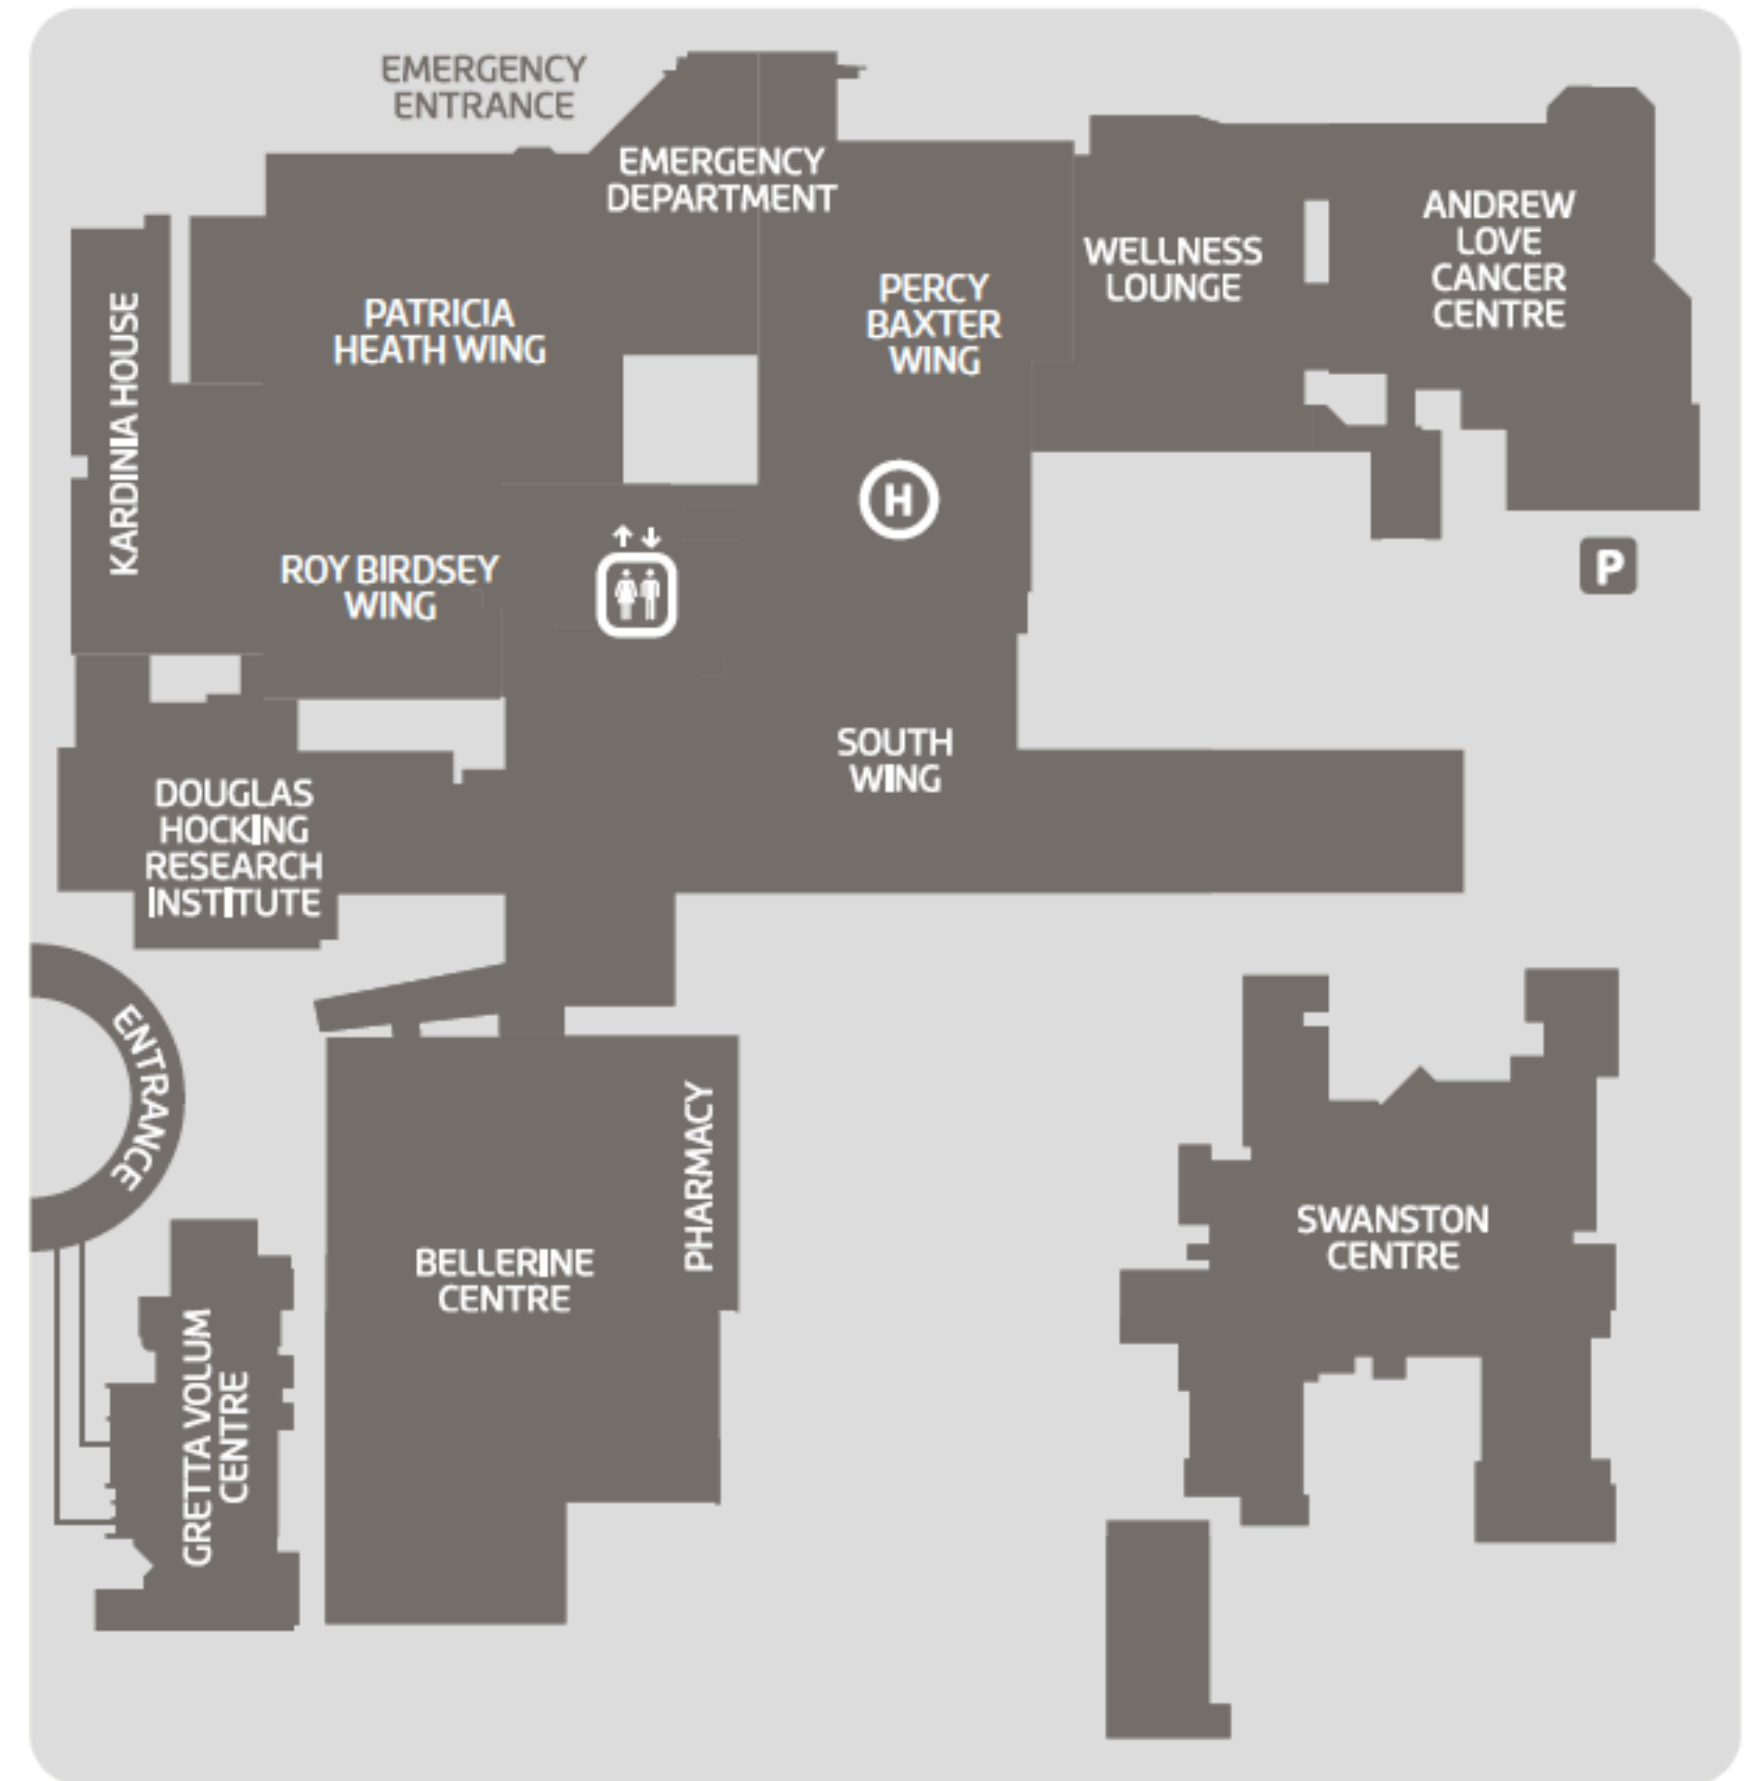

Youang Surgery Centre

-  NORTH
-  HELIPAD
-  CENTRAL LIFTS

1 YOUANG SURGERY CENTRE ENTRANCE
BELLERINE STREET

 No smoking or vaping on site

MYERS STREET