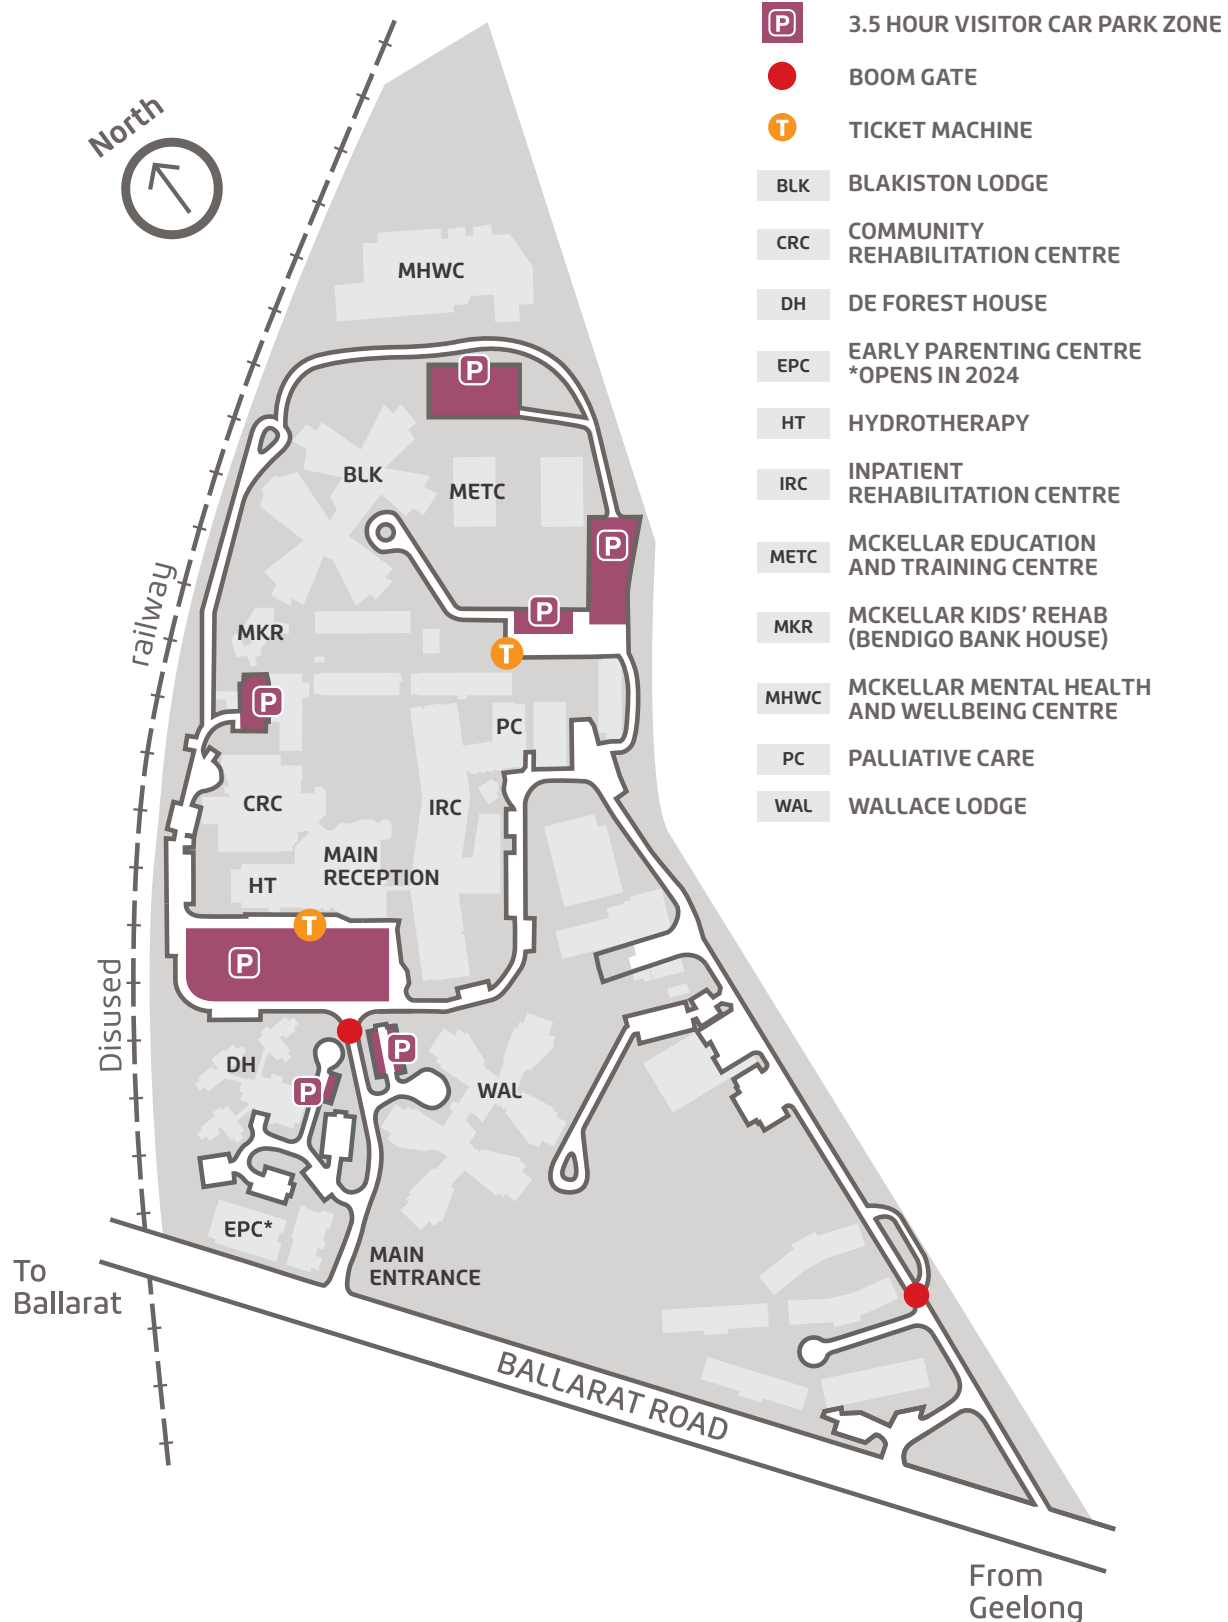

Barwon
Health

MCKELLAR CENTRE

- 3.5 HOUR VISITOR CAR PARK ZONE
- BOOM GATE
- TICKET MACHINE
- BLAKISTON LODGE
- COMMUNITY REHABILITATION CENTRE
- DE FOREST HOUSE
- EARLY PARENTING CENTRE
*OPENS IN 2024
- HYDROTHERAPY
- INPATIENT REHABILITATION CENTRE
- MCKELLAR EDUCATION AND TRAINING CENTRE
- MCKELLAR KIDS' REHAB (BENDIGO BANK HOUSE)
- MCKELLAR MENTAL HEALTH AND WELLBEING CENTRE
- PALLIATIVE CARE
- WALLACE LODGE